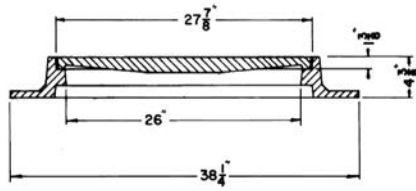

R-1682
Manhole Frame, Solid Lid

Heavy Duty

Frame is reversible for slab installation.

Available Grate: R-2682

R-1682-1
Manhole Frame, Solid Lid

Heavy Duty

Frame is reversible for slab installation.
Specify solid or vented lid.

R-1683
Manhole Frame, Solid Gasketed Lid

Heavy Duty

T-Seal gasket standard, see p. 14.

R-1684
Manhole Frame, Vented Lid

Heavy Duty

Furnished with two 3/4" lid vents on 18" diameter circle.