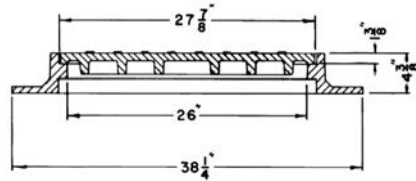

R-1682
Manhole Frame, Solid Lid

Heavy Duty

Frame is reversible for slab installation.

Available Grate: R-2682

R-1682-1
Manhole Frame, Solid Lid

Heavy Duty

Frame is reversible for slab installation.
Specify solid or vented lid.

R-1683
Manhole Frame, Solid Gasketed Lid

Heavy Duty

T-Seal gasket standard, see p. 14.

R-1684
Manhole Frame, Vented Lid

Heavy Duty

Furnished with two 3/4" lid vents on 18" diameter circle.