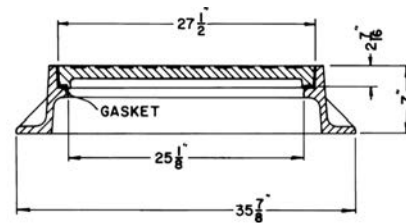

R-1682
Manhole Frame, Solid Lid

Heavy Duty

Frame is reversible for slab installation.

Available Grate: R-2682

R-1682-1
Manhole Frame, Solid Lid

Heavy Duty

Frame is reversible for slab installation.
Specify solid or vented lid.

R-1683
Manhole Frame, Solid Gasketed Lid

Heavy Duty

T-Seal gasket standard, see p. 14.

R-1684
Manhole Frame, Vented Lid

Heavy Duty

Furnished with two 3/4" lid vents on 18" diameter circle.